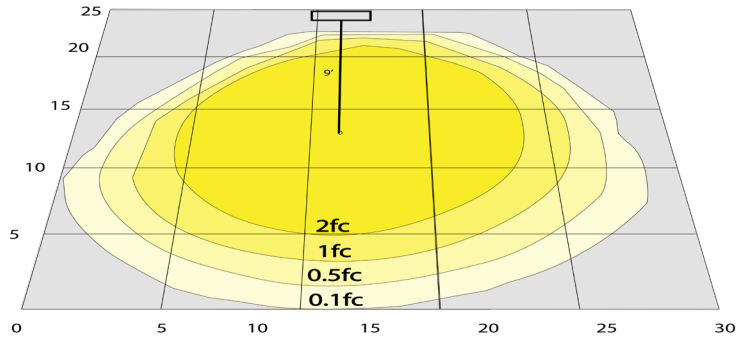

Applications:

- The 12V 7W LED New Generation Aluminum Spot Light is ideal for landscape lighting, architectural accents, signage illumination, and security lighting. It provides energy-efficient, focused illumination for residential and commercial outdoor spaces, enhancing aesthetics, safety, and visibility.

Photometrics: AD-018-RGBWW-BT-ORB

BUG Rating: B1-U2-G0

Area 25'x 30' Mounting Height: 9'

Other Views:

Side View

Front View

Performance Table: AD-018-RGBWW-BT-ORB

MODEL NO.	Wattage	Voltage	Lumens	Color Temp.	BUG Rating	LPW
AD-018-RGBWW-BT-ORB	12W	12V	600LM	RGBWW	B1-U2-G0	85