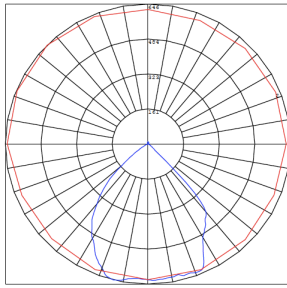

Lighting:

- Integrated LED
- Lens: Flat Glass Lens
- Total Lumens: 600 LM
- Color Temperatures: RGBW Seletable Through Phone App
- Color Rendering Index: CRI ≥ 80
- Beam Angle: 90°

Mechanical:

- This Fixture is Bluetooth mesh Enabled. Bluetooth Mesh Networking Enables Many-to-many (m:m) Device Communications And is Optimized For Creating Large-Scale Device Networks. It Is Ideally Suited For Control Monitoring And Automation Solutions That Require Tens, Hundreds or Thousands Of Devices To Communicate With One Another
- Die-cast Aluminum Housing with Powder Coat Finish
- Finish: Black or Oil-Rubbed Bronze or Brass Simulation
- 2FT. STP-2 18AWG lead wire
- 8-1/2" Non-metallic Spike
- Silicon-filled Wire Nuts
- Rotatable Shroud with Set Screw
- Operating Temperature: -40°F to 104°F
- IP65 Suitable for Wet Locations
- 7-Year Warranty

Photometrics: AD-018-RGBWW-BT-ORB

BUG Rating: B1-U2-G0

Area 25'x 30' Mounting Height: 9'

Other Views:

Side View

Front View

Performance Table: AD-018-RGBWW-BT-ORB

MODEL NO.	Wattage	Voltage	Lumens	Color Temp.	BUG Rating	LPW
AD-018-RGBWW-BT-ORB	12W	12V	600LM	RGBWW	B1-U2-G0	85