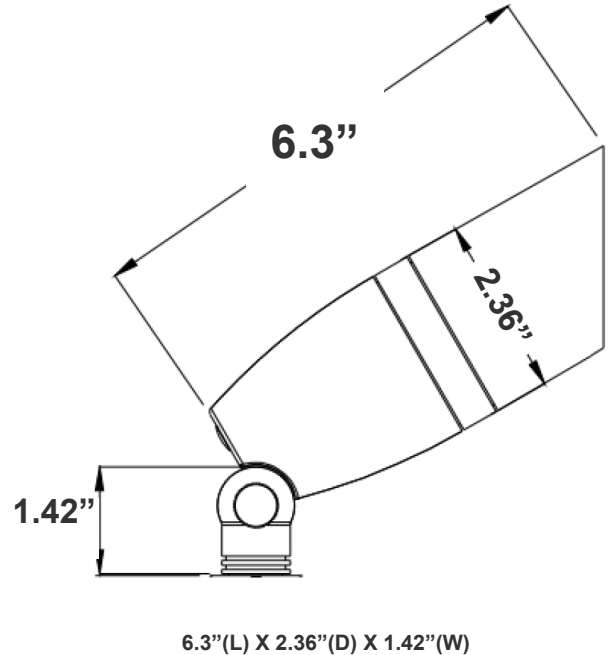

AD SERIES OUTDOOR LIGHTING

AD-018-RGBW-PB-ORB
12V 7W LED NEW GENERATION ALUMINUM SPOT LIGHT

The 12V 7W LED New Generation Aluminum Spot Light is a high-performance outdoor lighting solution designed for energy efficiency and durability. Featuring a robust aluminum housing, it provides focused, high-lumen illumination ideal for accenting landscapes, architectural details, and outdoor spaces. This low-voltage fixture ensures reliable performance with minimal energy consumption, offering long-lasting brightness while reducing maintenance. Perfect for residential and commercial applications, its compact design blends seamlessly into any environment while delivering superior lighting quality.

Customer Name: _____
Project Name: _____
Note: _____ | Type: _____

Features

- Die-cast Aluminum Housing with Powder Coat Finish
- 1/2" Threaded Knuckle Stem
- 7-Year Warranty
- Lens: Flat Glass Lens

Technical Specifications

Photometrics: AD-018-RGBWW-BT-ORB

BUG Rating: B1-U2-G0

Area 25'x 30' Mounting Height: 9'

Other Views:

Side View

Front View

Performance Table: AD-018-RGBWW-BT-ORB

MODEL NO.	Wattage	Voltage	Lumens	Color Temp.	BUG Rating	LPW
AD-018-RGBWW-BT-ORB	12W	12V	600LM	RGBWW	B1-U2-G0	85