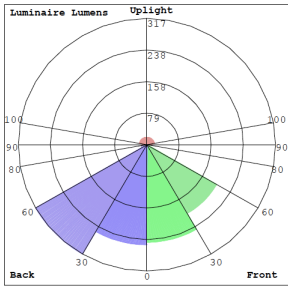

Lighting:

- Integrated LED
- Lens: Flat Glass Lens
- Total Lumens: 600 LM
- Color Temperatures: RGBW Seletable Through Phone App
- Color Rendering Index: CRI ≥ 80
- Beam Angle: 90°

Mechanical:

- This Fixture is Bluetooth mesh Enabled. Bluetooth Mesh Networking Enables Many-to-many (m:m) Device Communications And is Optimized For Creating Large-Scale Device Networks. It Is Ideally Suited For Control Monitoring And Automation Solutions That Require Tens, Hundreds or Thousands Of Devices To Communicate With One Another
- Die-cast Aluminum Housing with Powder Coat Finish
- Finish: Black or Oil-Rubbed Bronze or Brass Simulation
- 2FT. STP-2 18AWG lead wire
- 8-1/2" Non-metallic Spike
- Silicon-filled Wire Nuts
- Rotatable Shroud with Set Screw
- Operating Temperature: -40°F to 104°F
- IP65 Suitable for Wet Locations
- 7-Year Warranty

Photometrics: AD-018-RGBWW-BT-ORB

BUG Rating: B1-U2-G0

Area 25'x 30' Mounting Height: 9'

Other Views:

Side View

Front View

Performance Table: AD-018-RGBWW-BT-ORB

MODEL NO.	Wattage	Voltage	Lumens	Color Temp.	BUG Rating	LPW
AD-018-RGBWW-BT-ORB	12W	12V	600LM	RGBWW	B1-U2-G0	85